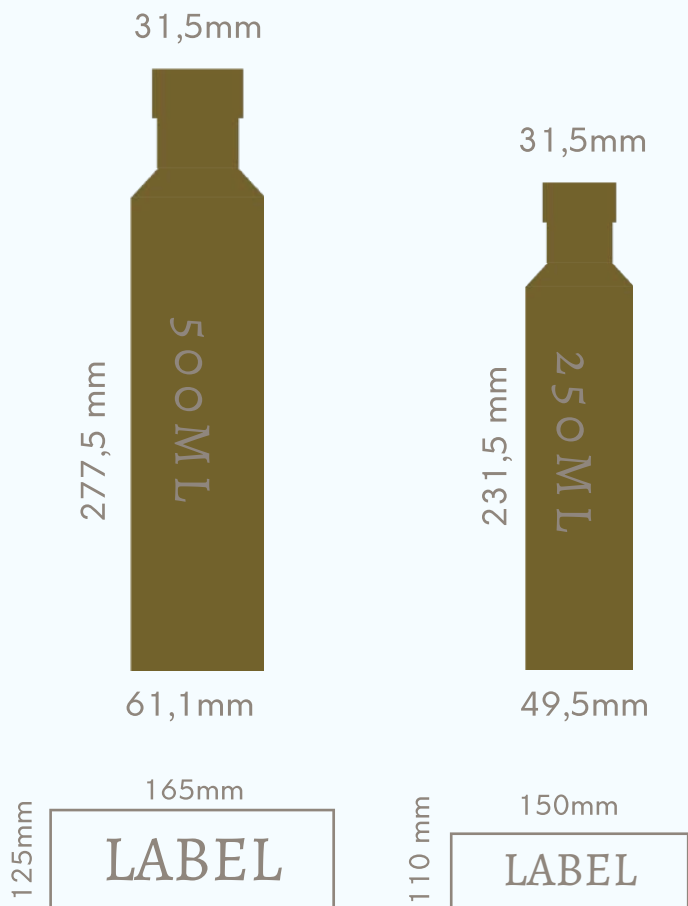

DORICA

GLASS

OPTIONS

TRANSPARENT

ANTIQUÉ GREEN

100ML BOTTLES
ARE ALSO AVAILABLE

CAPS ALU +
BLACK POURING
GOLD RING

DORICA BOTTLES
ARE ROUND

MOQ
1 PALLET

804

1200