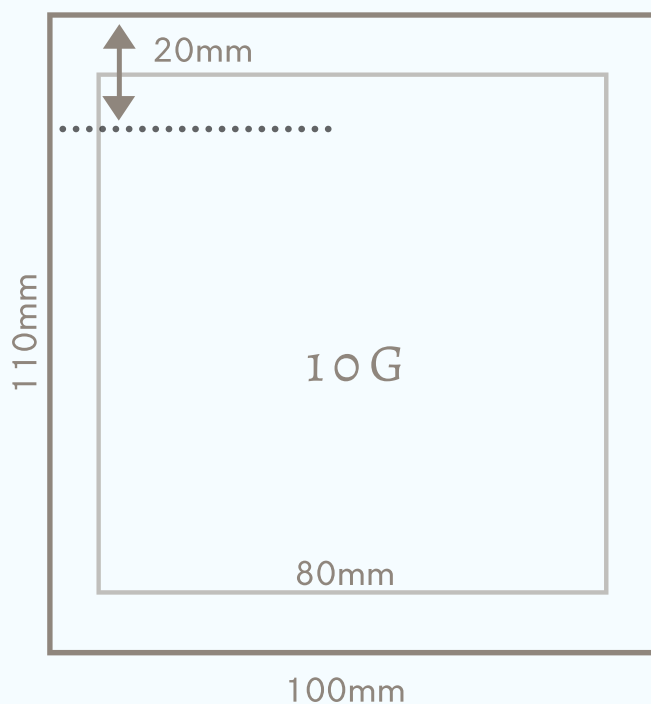

SACHETS

PAPER / METAL / HDPE