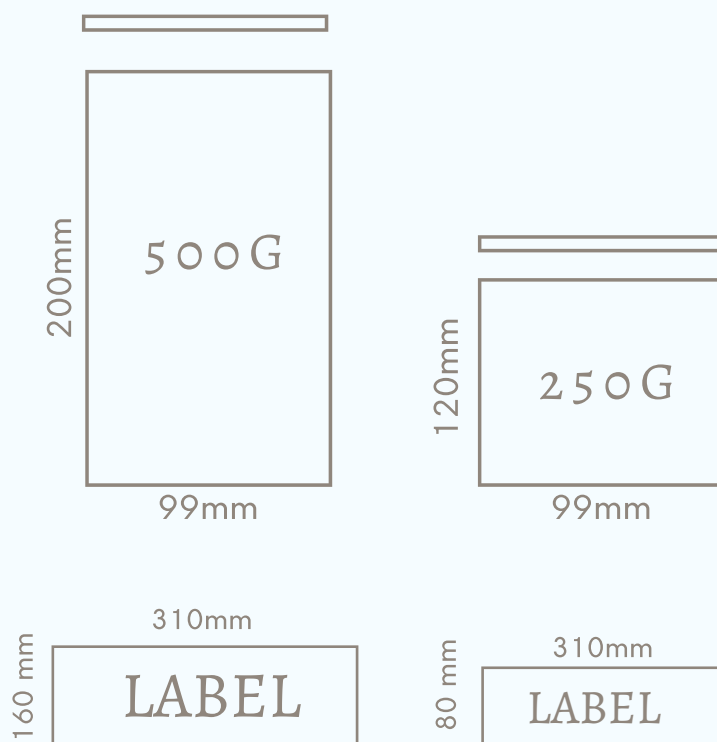

MOQ

FORMULA
200KG

KRAFT TUBES

PAPER / METAL / HDPE

OPTIONS

LABELLED	YES - NO	MOQ	MCT POWDER 100KG
PREPRINTED (>5000PCS)			FORMULA 200KG

KRAFT STANDUP POUCHES

PAPER / HDPE / PET